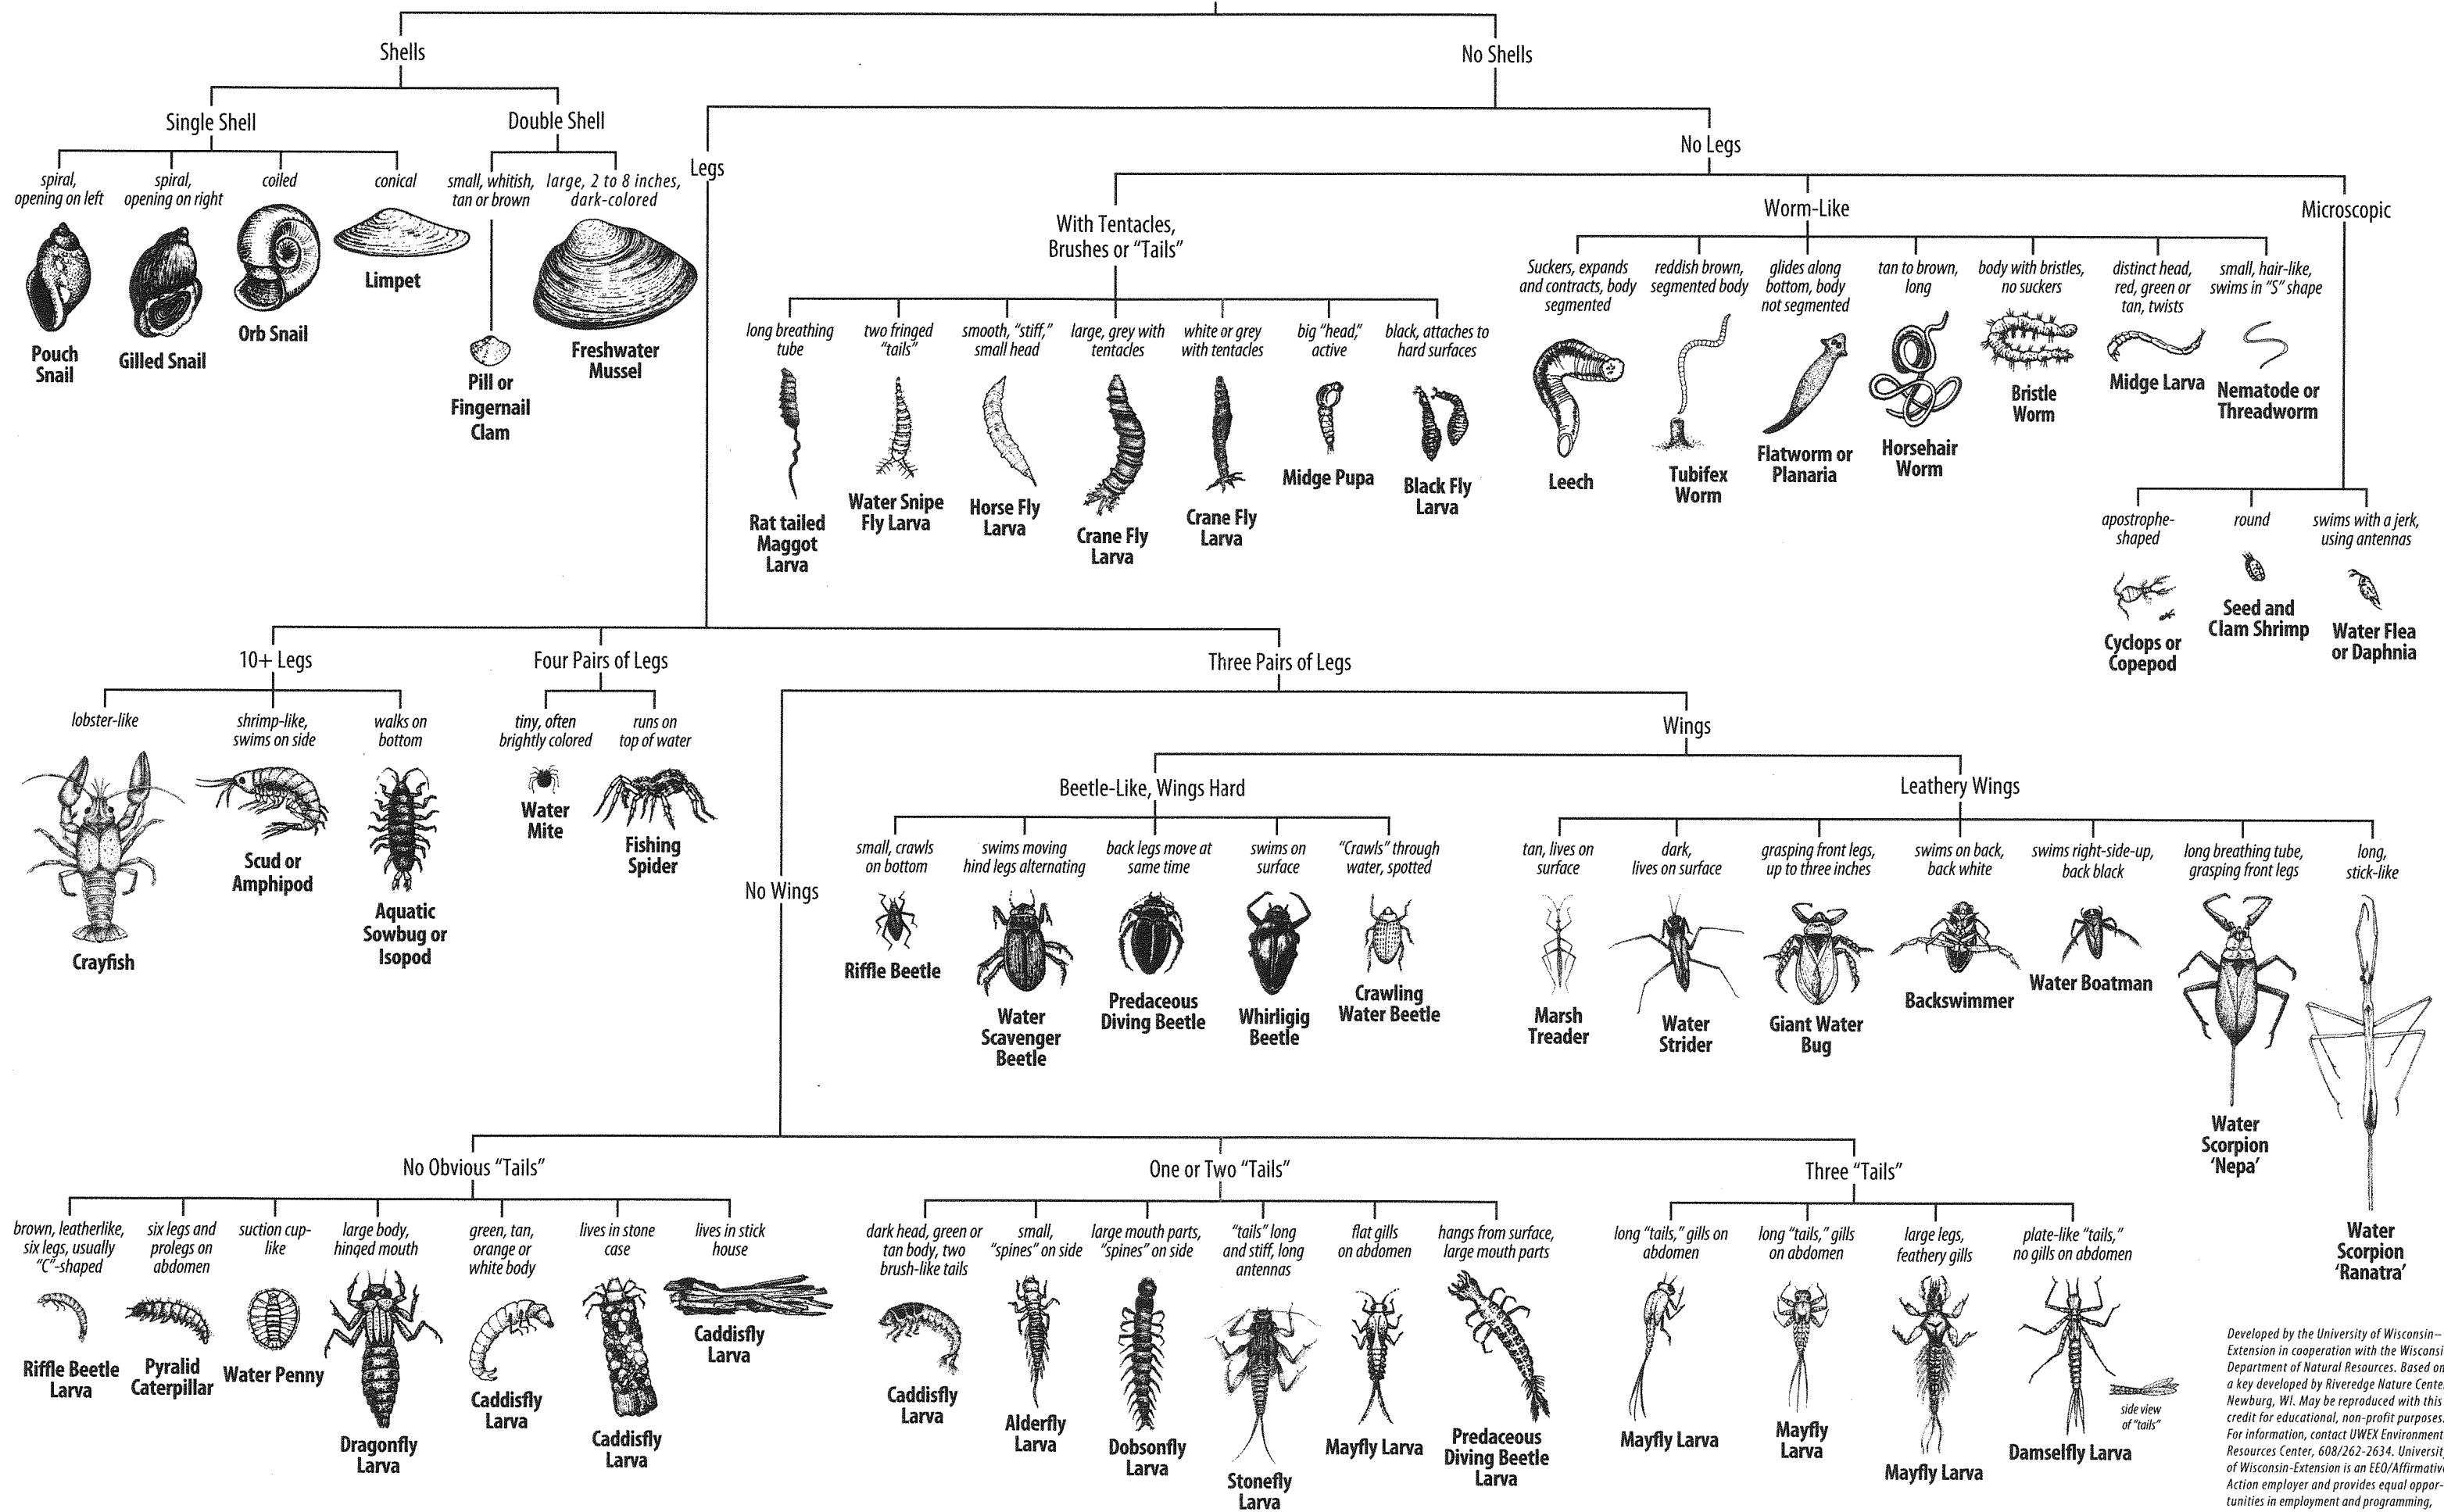

# Key to Macroinvertebrate Life in the River

(Sizes of illustrations are not proportional.)

Developed by the University of Wisconsin-Extension in cooperation with the Wisconsin Department of Natural Resources. Based on a key developed by Riverege Nature Center, Newburg, WI. May be reproduced with this credit for educational, non-profit purposes. For information, contact UWEX Environmental Resources Center, 608/262-2634. University of Wisconsin-Extension is an EEO/Affirmative Action employer and provides equal opportunities in employment and programming, including Title IX and ADA requirements.